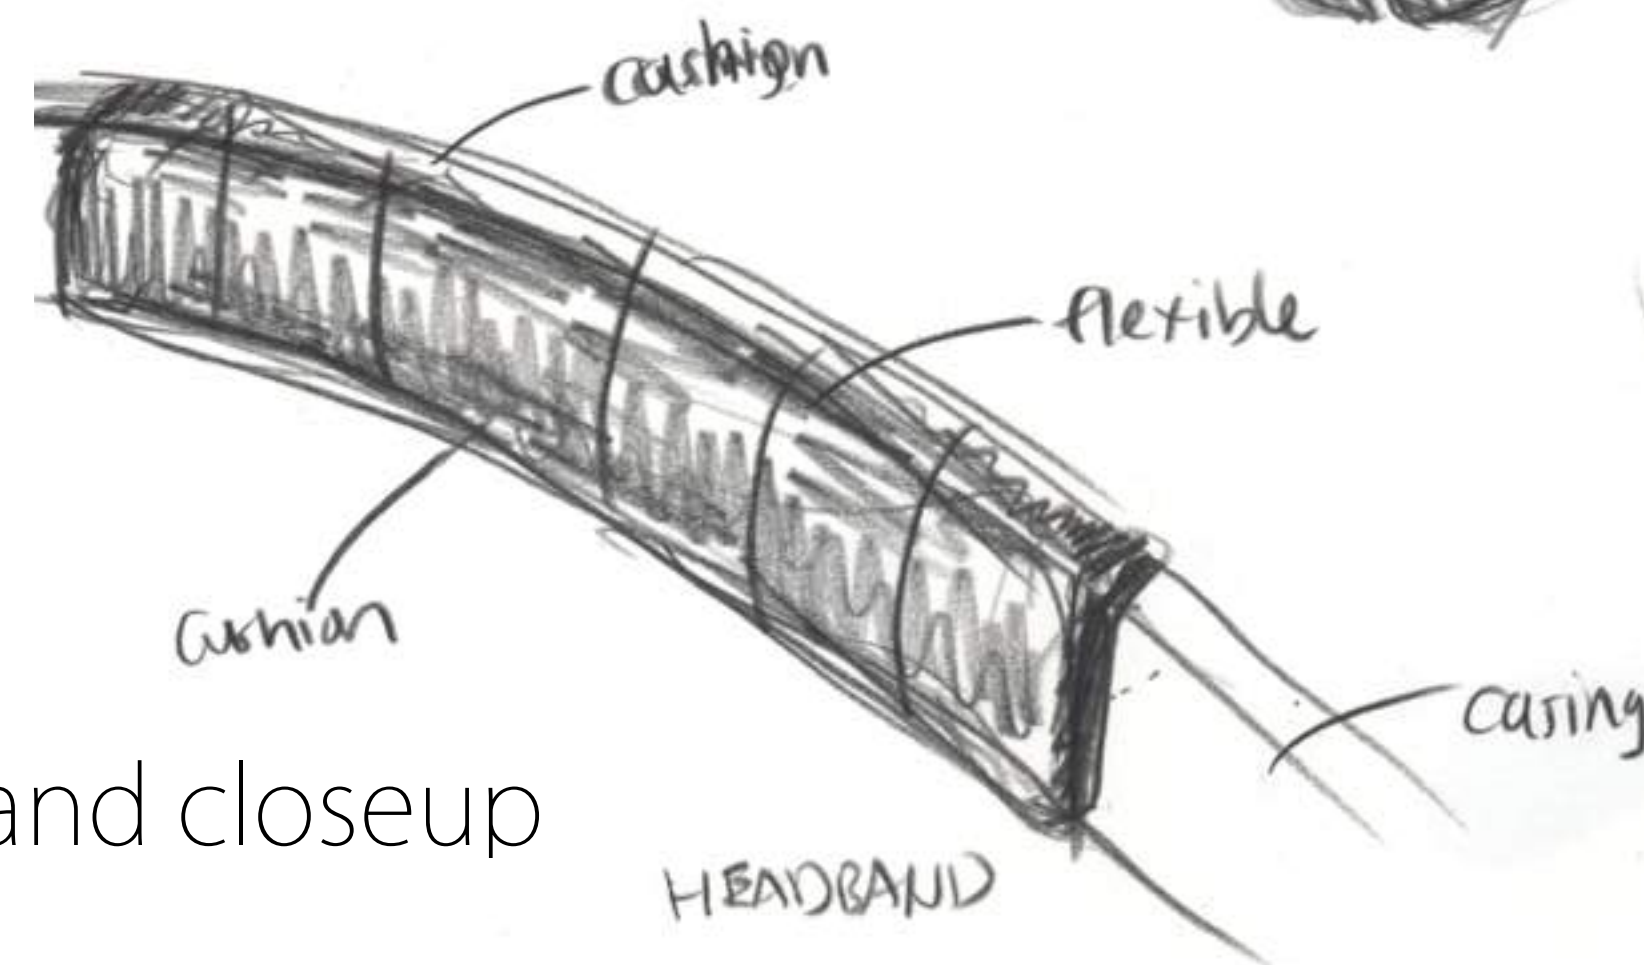

Cup Front View

Front View

One cup perspective

Headband closeup

Support closeup

Rendering

Left outside

Side

Eyepiece

A sleek, dark, curved eyepiece device, likely made of metal or high-quality plastic, with a smooth, reflective surface. It has a cylindrical shape that tapers slightly towards the top. The device is shown from a low angle, highlighting its curved profile and the way it catches the light.