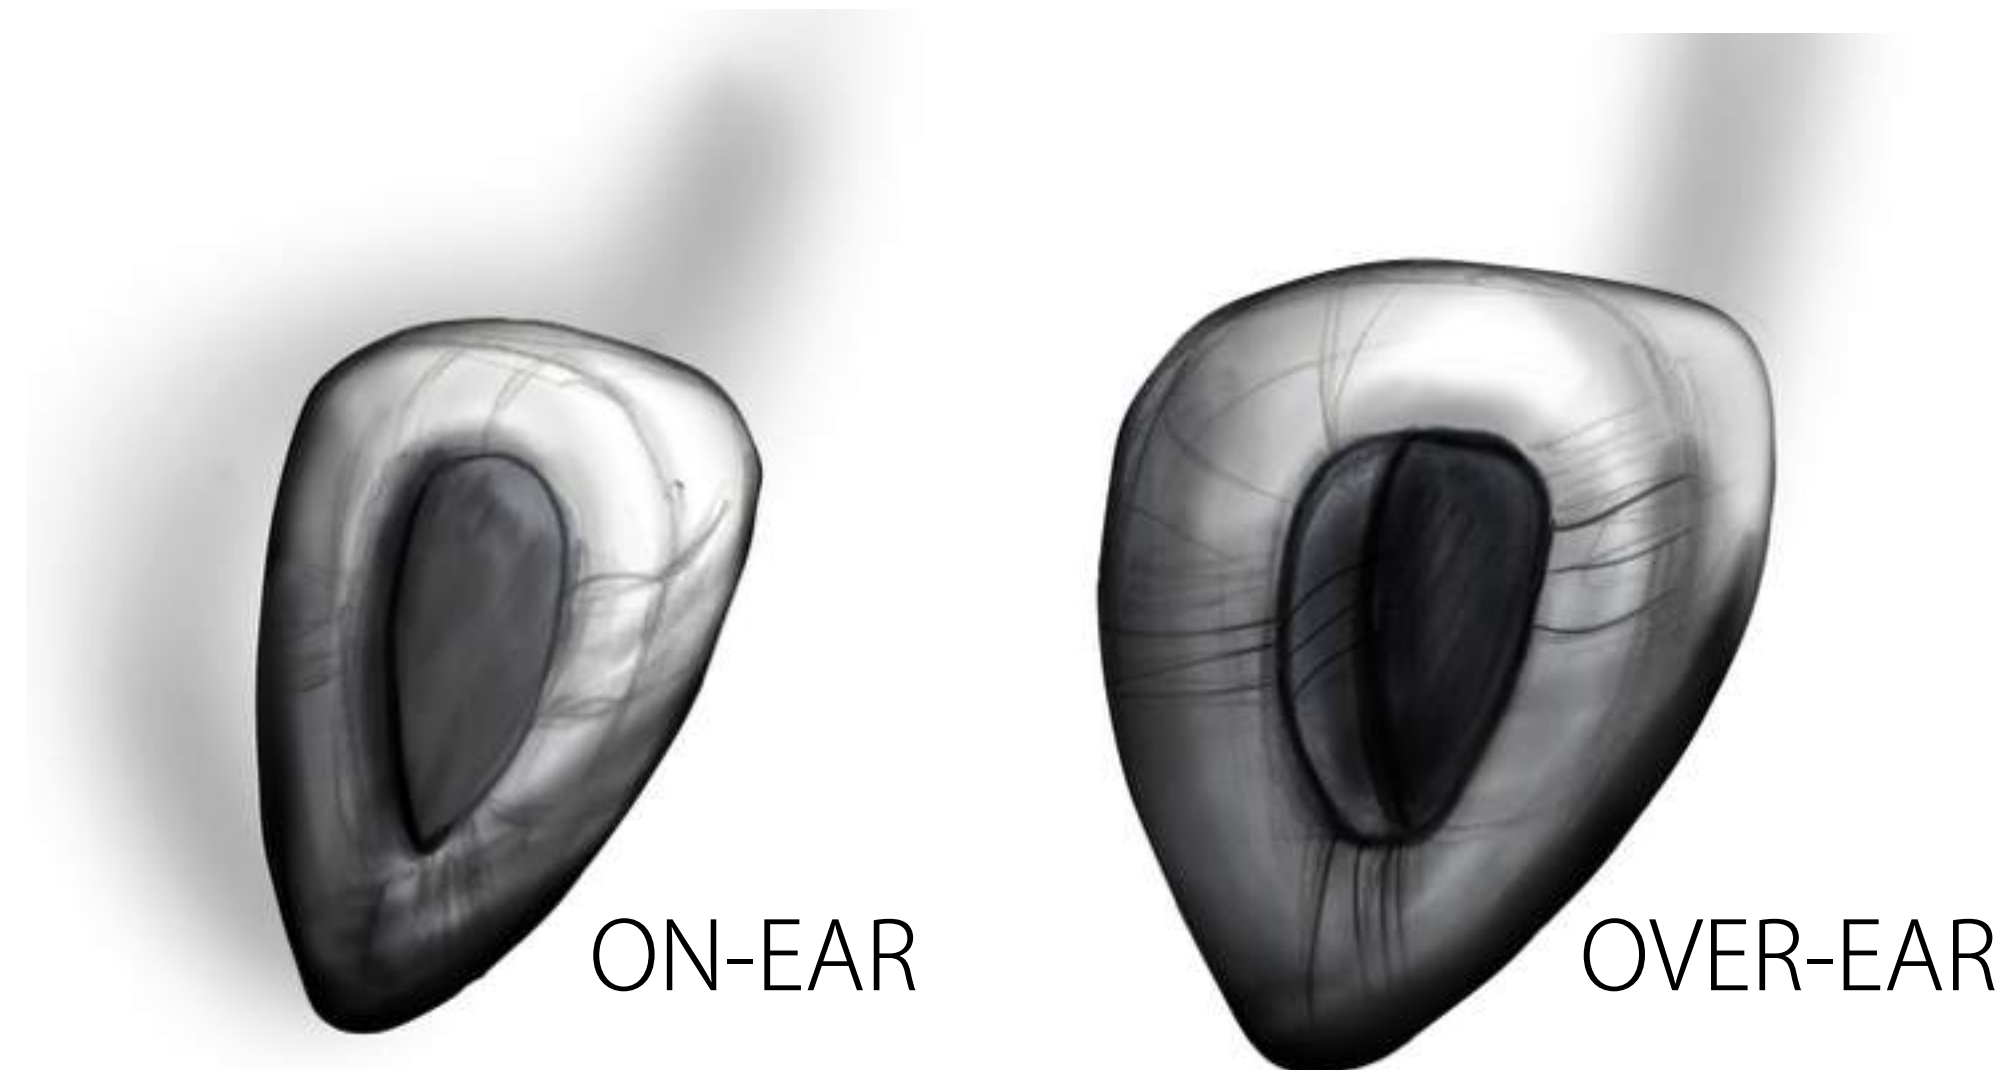

Basic Features

Interchangeable Cushions

When you're out running, you want a light package. And when you're in the studio, you want something that immerses yourself in a world of sound.