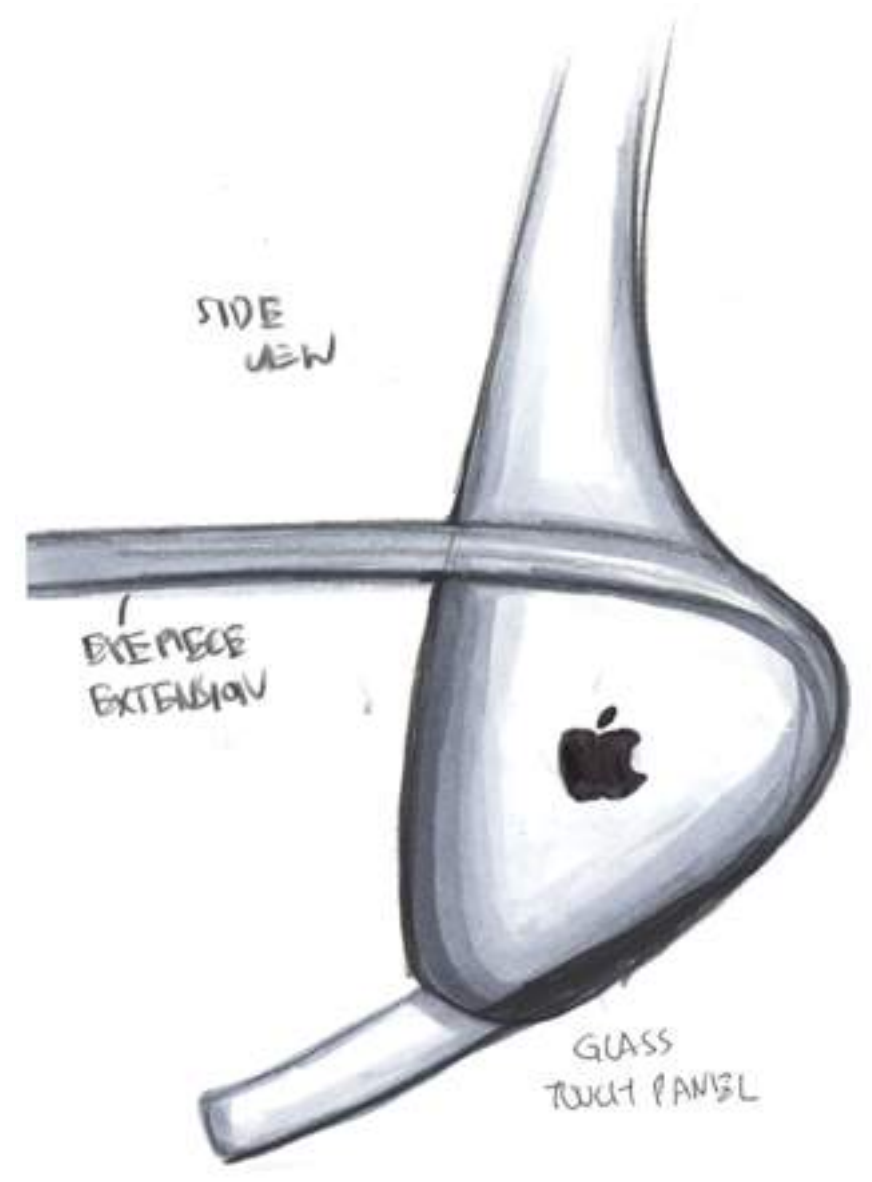

Cup Front View

Front View

One cup perspective

Headband closeup

Support closeup

Rendering

Left outside

Side

Eyepiece

A sleek, dark, curved eyepiece device, likely made of metal or high-quality plastic, with a smooth, reflective surface. It has a cylindrical shape that tapers slightly towards the top. The device is shown from a low angle, highlighting its curved profile and the way it catches the light.