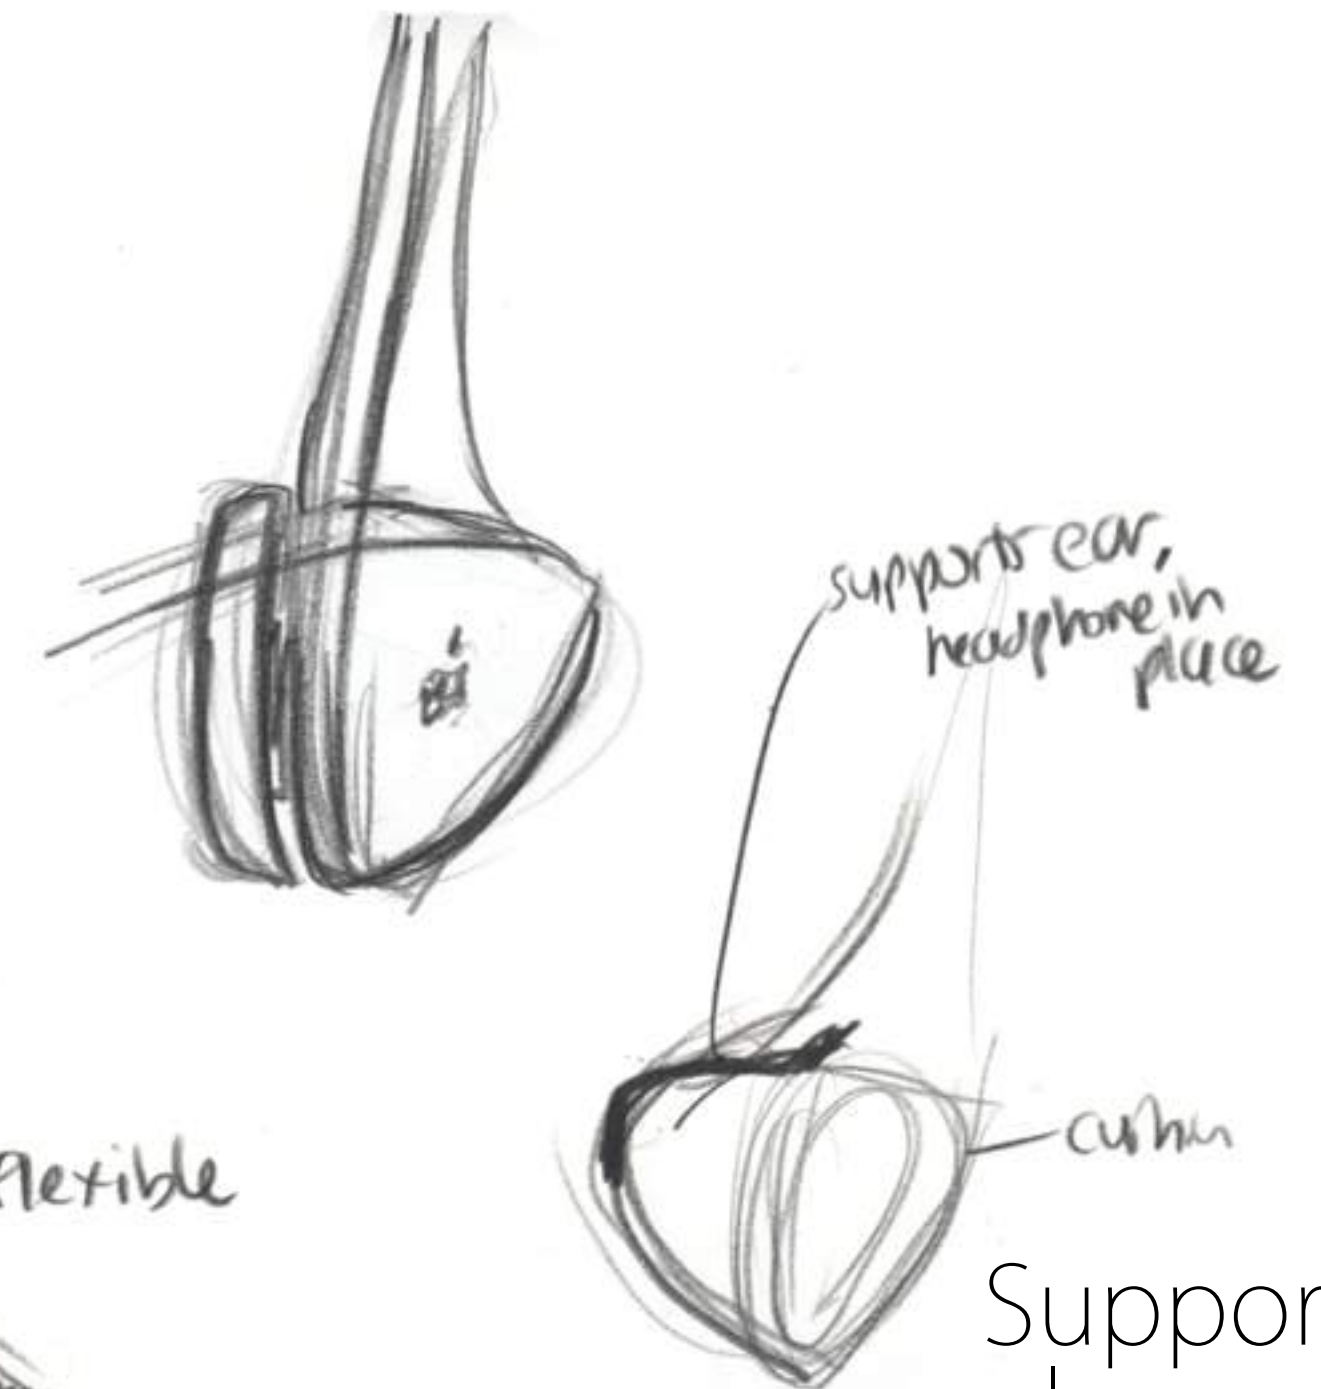

Cup Front View

Front View

One cup perspective

Headband closeup

Support closeup

Rendering

Left outside

Side

Eyepiece

A sleek, dark, curved eyepiece device, likely made of metal or high-quality plastic, with a smooth, reflective surface. It has a cylindrical shape that tapers slightly towards the top. The device is shown from a low angle, highlighting its curved profile and the way it catches the light.