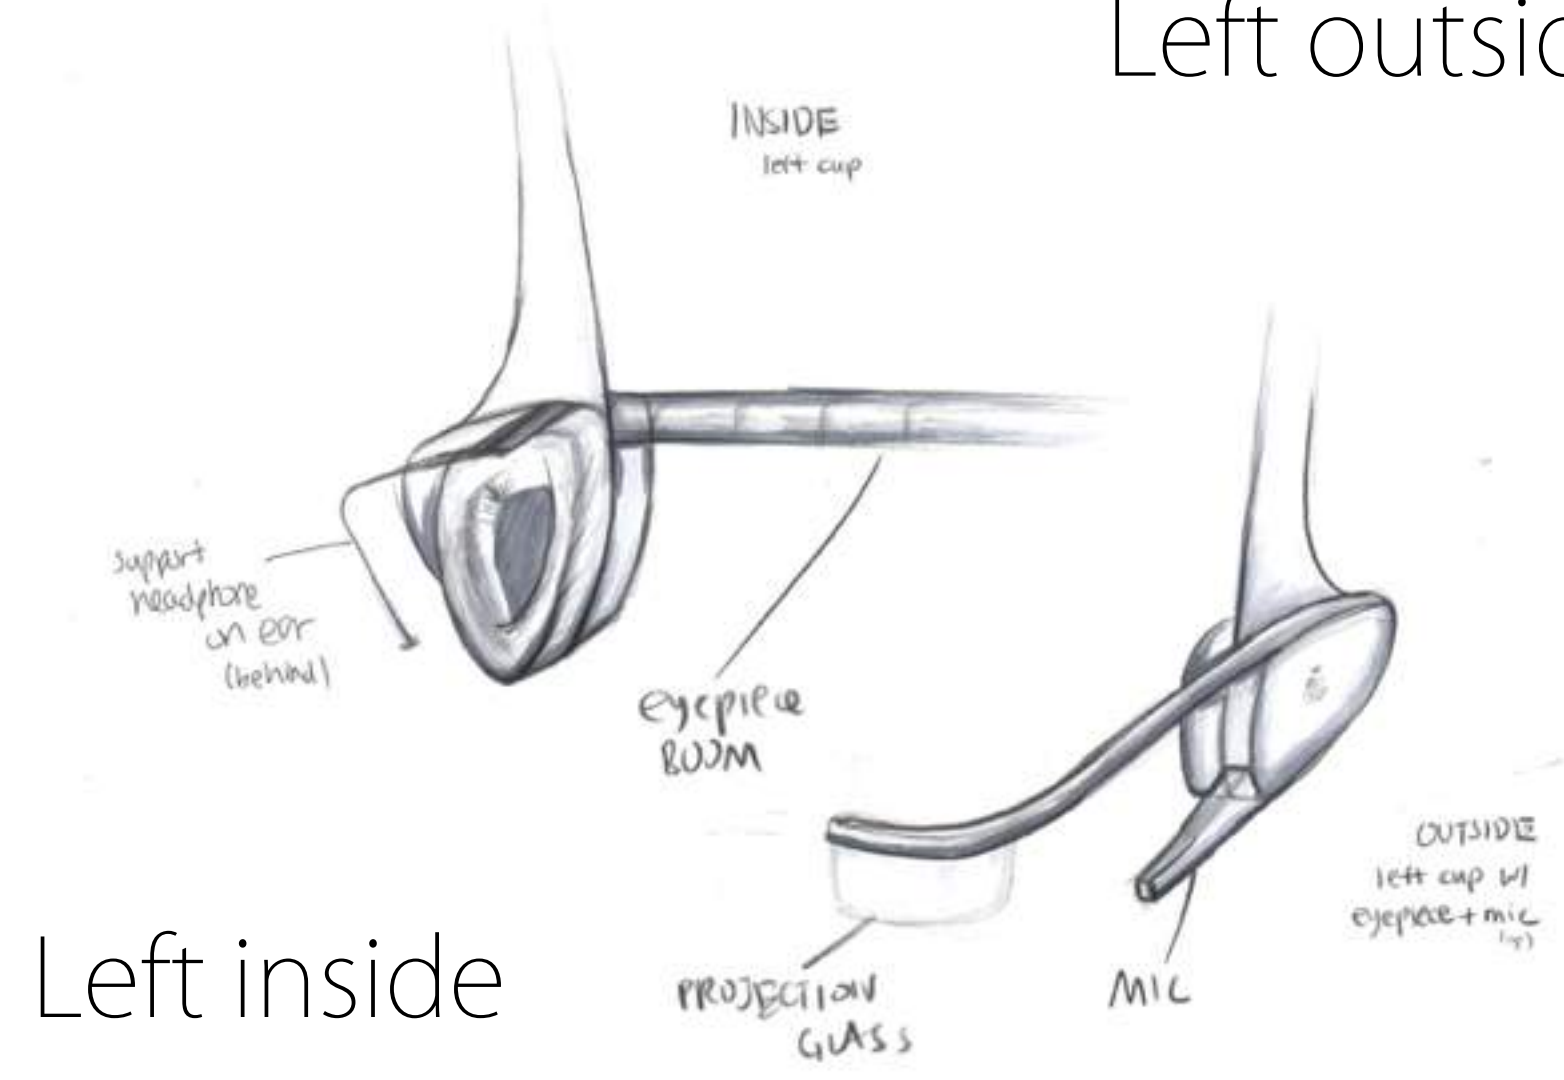

Cup Front View

Front View

One cup perspective

Headband closeup

Support closeup

Rendering

Left outside

Side

Eyepiece

A sleek, dark, curved eyepiece device, likely made of metal or high-quality plastic, with a smooth, reflective surface. It has a cylindrical shape that tapers slightly towards the top. The device is shown from a low angle, highlighting its curved profile and the way it catches the light.

The eyepiece is the center of your visual experience of Apple Hear. Control it with Siri or the glass touch panel on the left earpiece.

LISTEN to your favorite music and select your favorite songs.

EXERCISE any time, and see your statistics live as you work out.