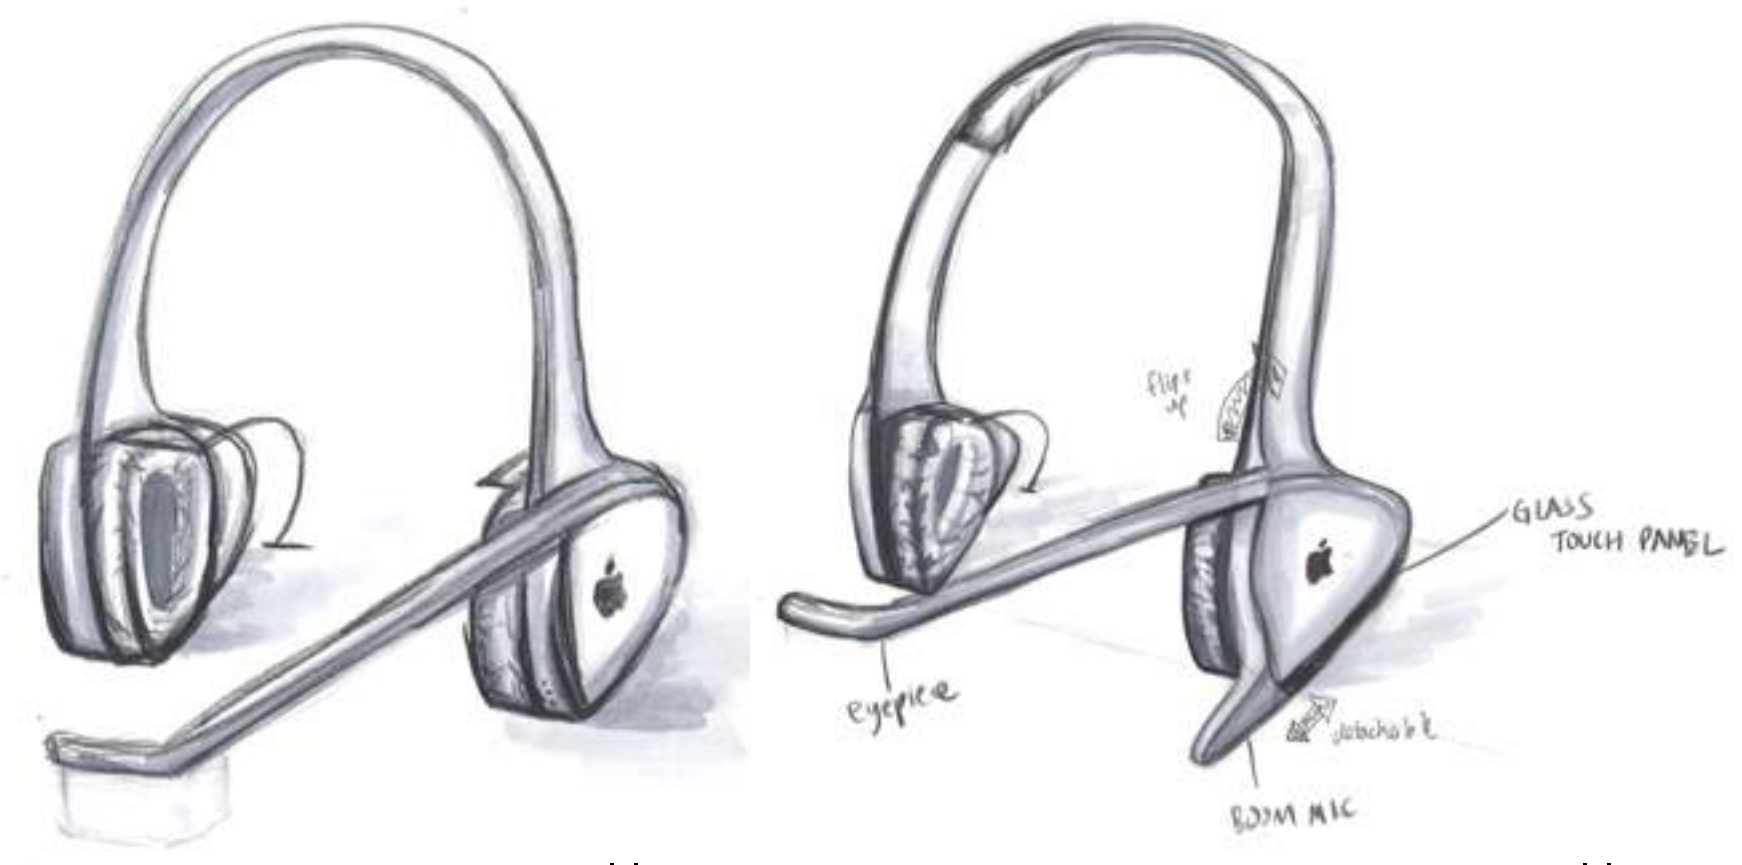

Full 1

Full 2